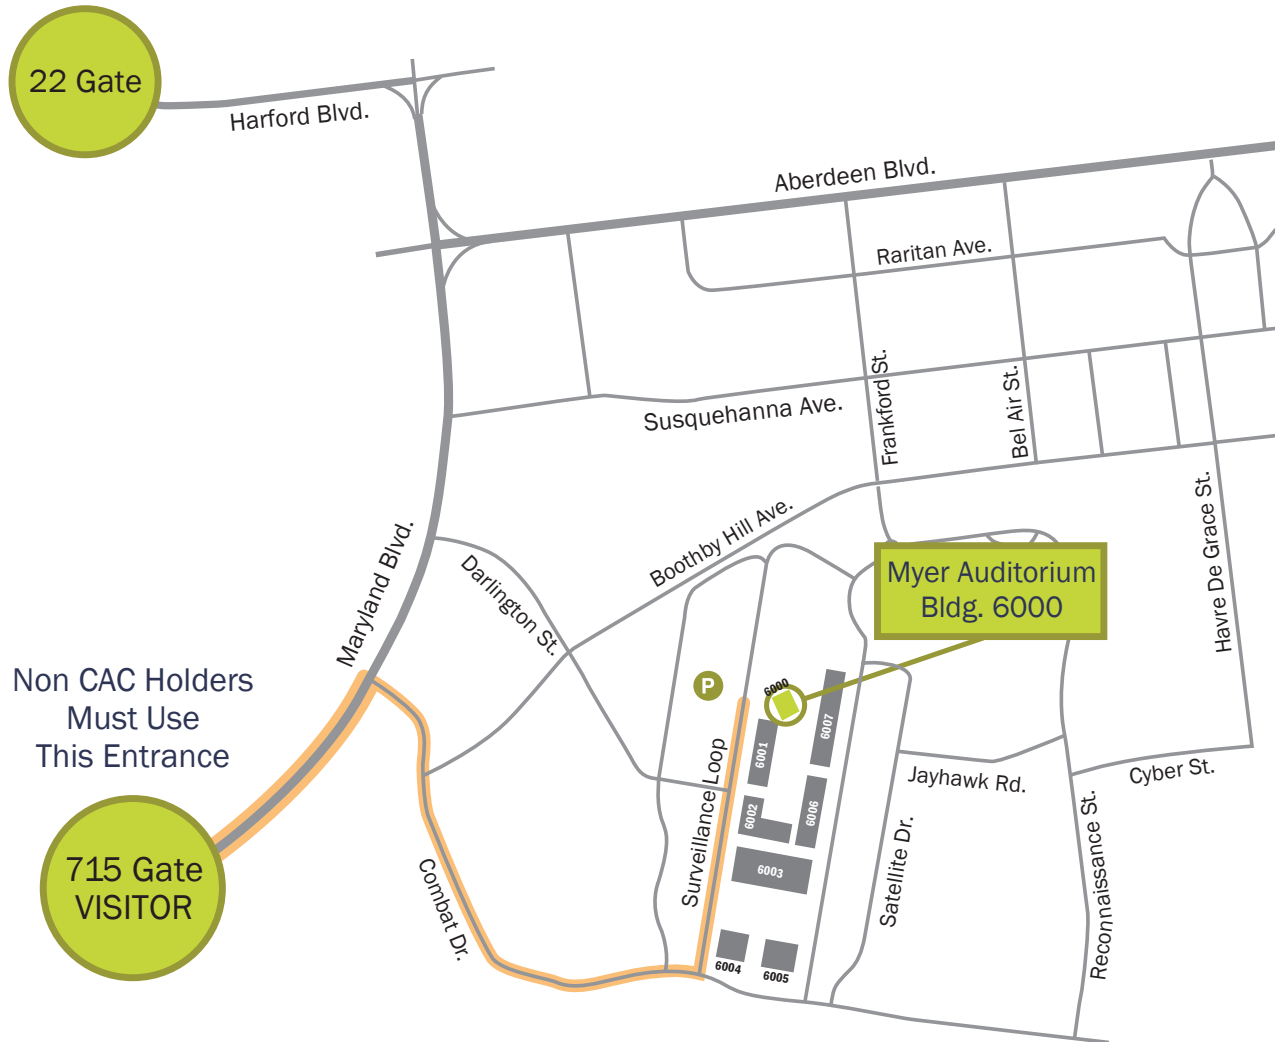

FIELDING & TRAINING USER EXCHANGE

25 & 26 FEBRUARY 2020
ABERDEEN PROVING GROUND

Non CAC Holders
Must Use
This Entrance

715 Gate
VISITOR

MYER AUDITORIUM BLDG. 6000

- ▶ Drive through 715 Gate onto Maryland Ave.

At 2nd light, make a right onto Combat Drive, stay in the right lane for about $\frac{3}{4}$ mile until you see two grey steel buildings on your left hand side.

Take the second left before the buildings into the C4ISR parking lot. Continue for about $\frac{1}{2}$ mile and the Myer Auditorium will be on your right. Park in any available space past the Myer Auditorium.

- ▶ Visitors who do not possess official US Government identification must enter via the Visitor Center at the Route 715 Gate (Maryland Blvd). A photo identification, vehicle registration, and insurance card are required at the Visitor Center to obtain a Visitor Badge.